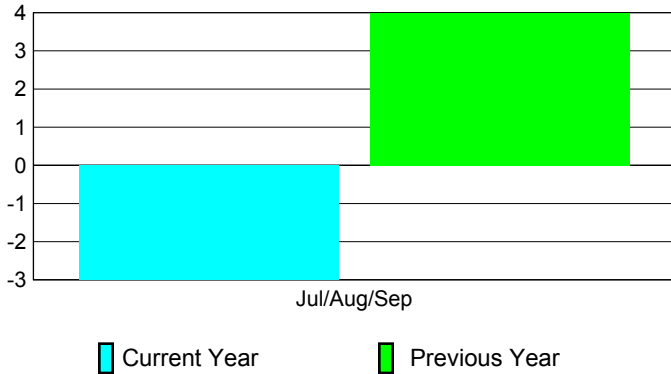

2010-2011 GMT Reports for District (or Undistricted) **District 324B1**

GMT: **Adv K G RAMA KRISHNA MUR**

Location: **INDIA**

GMT CA: **6**

CLUBS

Club Results
2010-2011

Clubs
2009-2010

Month	New Club Goal	Actual New Clubs	Actual Dropped Clubs	Gain/Loss of Clubs	Gain/Loss of Clubs
Jul/Aug/Sep	5	4	-7	-3	4
Totals	5	4	-7	-3	4

Club Results 2010-2011

Goal, New, Dropped, Gain/Loss

Comparison of Club Gain/Loss

Current Year Compared to the Previous Year

YTD Status Quo Clubs 2010-2011

Status Quo Clubs Compared to Status Quo Members

MEMBERSHIP