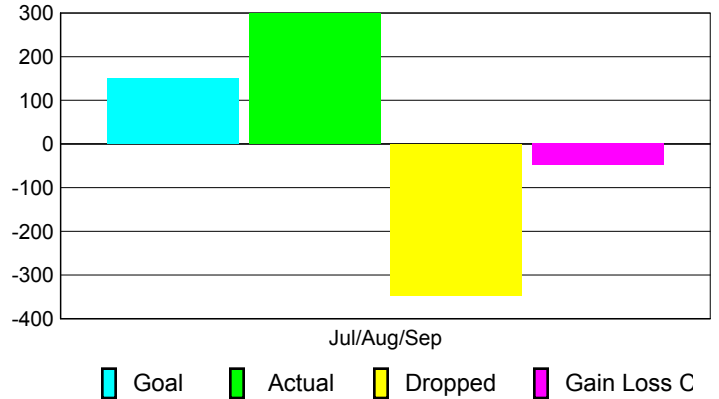

Membership Results 2010-2011

Goal, New, Dropped, Gain/Loss