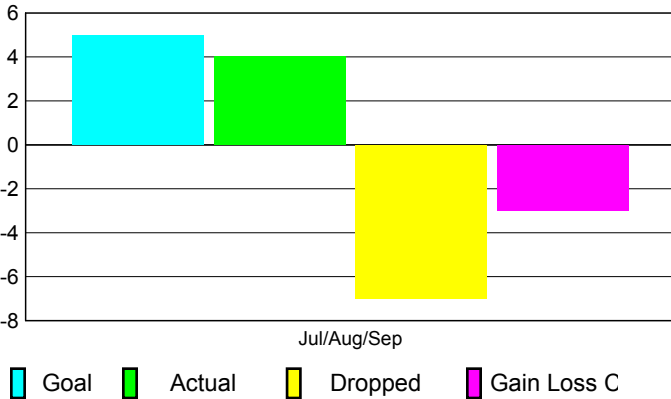

2010-2011 GMT Reports for District (or Undistricted) **District 324B1**

GMT: **Adv K G RAMA KRISHNA MUR**

Location: **INDIA**

GMT CA: **6**

CLUBS

Club Results
2010-2011

Clubs
2009-2010

Month	New Club Goal	Actual New Clubs	Actual Dropped Clubs	Gain/Loss of Clubs	Gain/Loss of Clubs
Jul/Aug/Sep	5	4	-7	-3	4
Totals	5	4	-7	-3	4

Club Results 2010-2011

Goal, New, Dropped, Gain/Loss

Comparison of Club Gain/Loss

Current Year Compared to the Previous Year

YTD Status Quo Clubs 2010-2011

Status Quo Clubs Compared to Status Quo Members

MEMBERSHIP